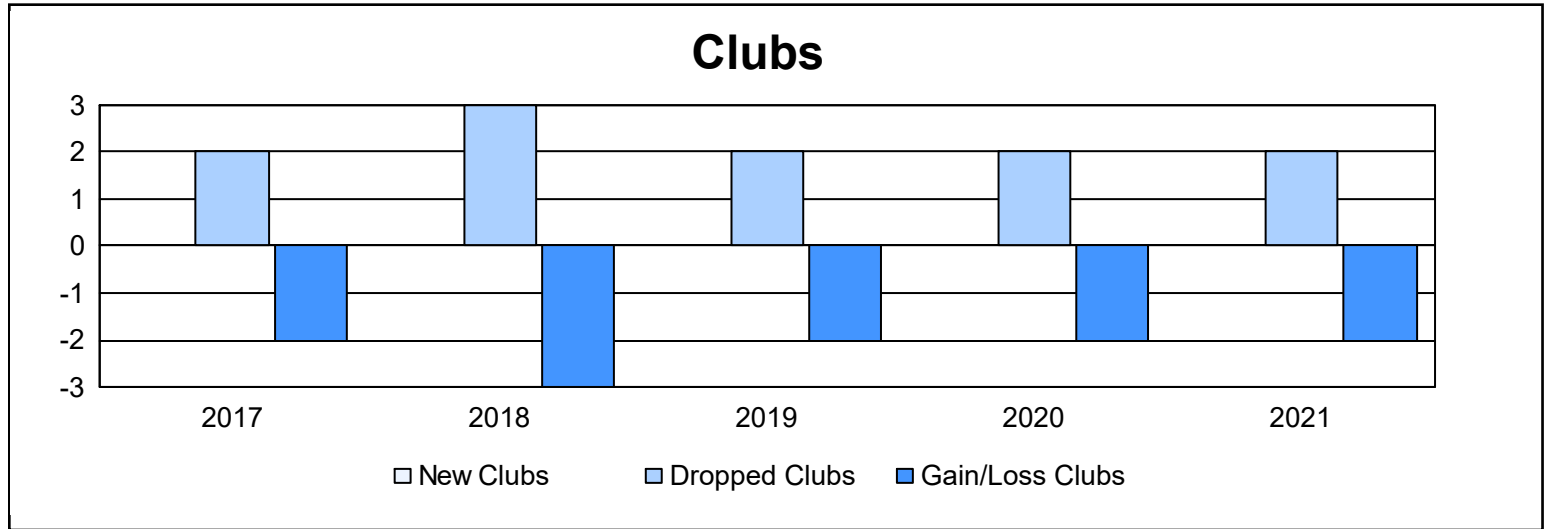

Year	New Clubs	Dropped Clubs	Gain/ Loss Clubs	New Members	Charter Members	Reinstate Members	Transfer Members	Total Member Added	Total Members Dropped	Gain/ Loss Members
2016-2017	0	2	-2	127	1	25	8	161	289	-128
2017-2018	0	3	-3	158	0	14	4	176	234	-58
2018-2019	0	2	-2	173	0	27	5	205	199	6
2019-2020	0	2	-2	119	1	5	6	131	228	-97
2020-2021	0	2	-2	85	0	8	5	98	181	-83
<b>Average</b>	<b>0</b>	<b>2</b>	<b>-2</b>	<b>132</b>	<b>0</b>	<b>16</b>	<b>6</b>	<b>154</b>	<b>226</b>	<b>-72</b>

### Membership Composition June 2021 Cumulative