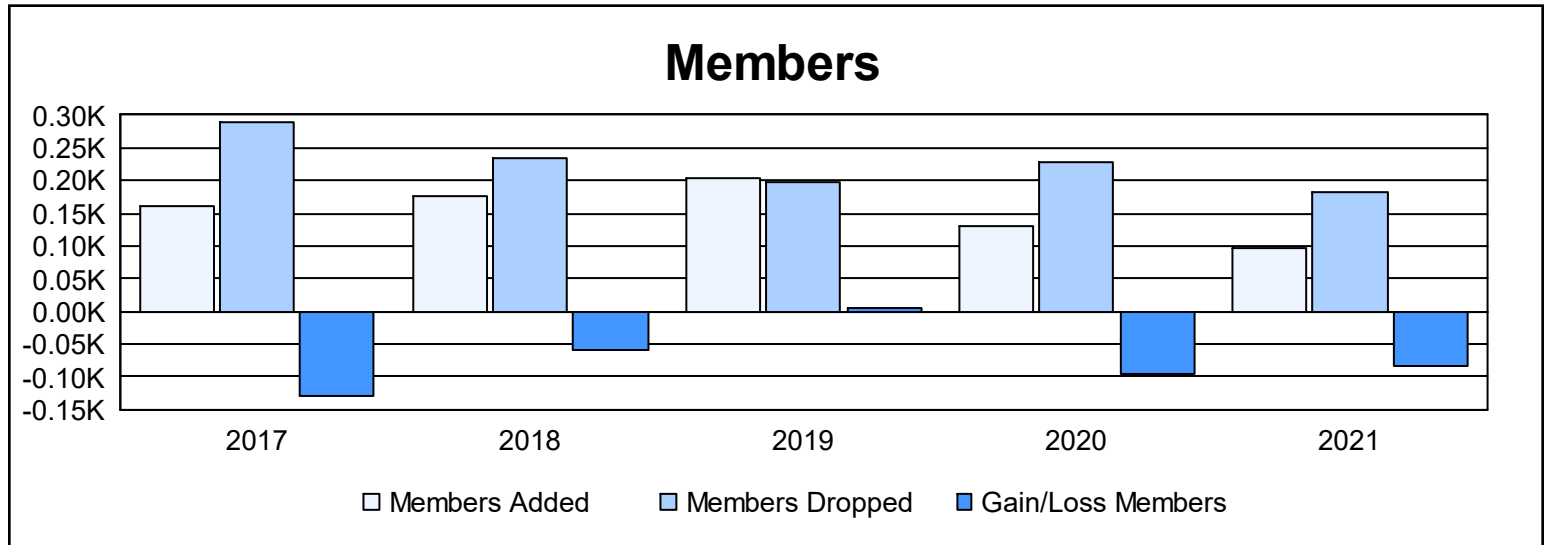

Year	New Clubs	Dropped Clubs	Gain/ Loss Clubs	New Members	Charter Members	Reinstate Members	Transfer Members	Total Member Added	Total Members Dropped	Gain/ Loss Members
2016-2017	0	2	-2	127	1	25	8	161	289	-128
2017-2018	0	3	-3	158	0	14	4	176	234	-58
2018-2019	0	2	-2	173	0	27	5	205	199	6
2019-2020	0	2	-2	119	1	5	6	131	228	-97
2020-2021	0	2	-2	85	0	8	5	98	181	-83
<b>Average</b>	<b>0</b>	<b>2</b>	<b>-2</b>	<b>132</b>	<b>0</b>	<b>16</b>	<b>6</b>	<b>154</b>	<b>226</b>	<b>-72</b>

### Membership Composition June 2021 Cumulative